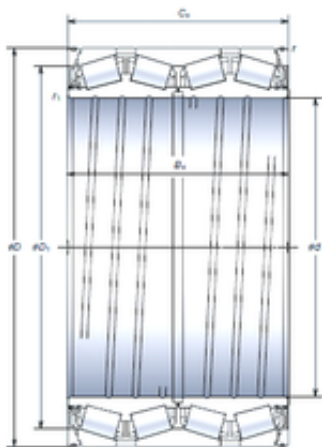

BEARING CORP.OF AMERICA

290 mm x 400 mm x 346 mm NSK
STF290KVS4001Eg Four-Row Tapered Roller
Bearing

Bearing No. STF290KVS4001Eg

Size	290x400x346 mm
Bore Diameter	290 mm
Outer Diameter	400 mm
Width	346 mm
d	290 mm
D	400 mm
B	346 mm
C	346 mm
r min.	4 mm
r1 min.	3 mm
Basic dynamic load rating (C)	3 250 kN
Basic static load rating (C0)	8 400 kN
Calculation factor (e)	0,4
Calculation factor (Y2)	2,5

STF290KVS4001Eg Bearing 2D drawings and 3D CAD models