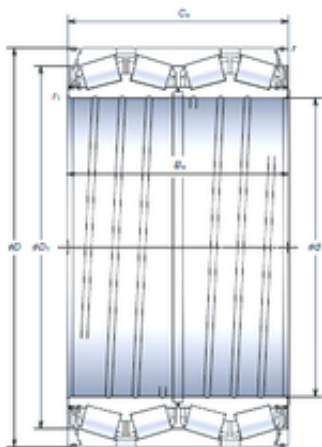

BEARING CORP.OF AMERICA

343,052 mm x 457,098 mm x 254 mm NSK
STF343KVS4551Eg Four-Row Tapered Roller
Bearing

Bearing No. STF343KVS4551Eg

Size	343.052x457.098x254 mm
Bore Diameter	343,052 mm
Outer Diameter	457,098 mm
Width	254 mm
d	343,052 mm
D	457,098 mm
B	254 mm
C	254 mm
r min.	3,3 mm
r1 min.	1,5 mm
Basic dynamic load rating (C)	2 430 kN
Basic static load rating (C0)	6 700 kN
Calculation factor (e)	0,45
Calculation factor (Y2)	2,2

STF343KVS4551Eg Bearing 2D drawings and 3D CAD models