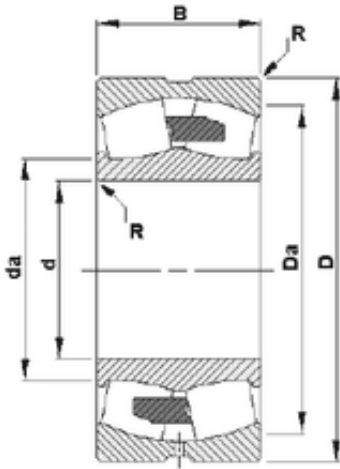

BEARING CORP.OF AMERICA

900 mm x 1180 mm x 206 mm Timken 239/900YMB Spherical Roller Bearing

Bearing No. 239/900YMB

Size	900x1180x206 mm
Bore Diameter	900 mm
Outer Diameter	1180 mm
Width	206 mm
d	900 mm
D	1180 mm
B	206 mm
C	206 mm
R	5 mm
Da	1112 mm
da	965 mm

239/900YMB Bearing 2D drawings and 3D CAD models